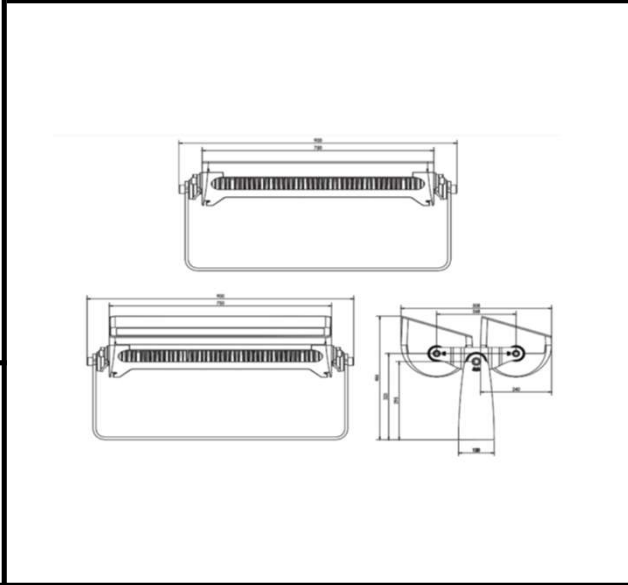

Sovitron Interior Pvt.Ltd.

Model Name	SLOOM-1272S/DL-OSL-1272SD-180
Description	Flood light

Technical description	Image
-----------------------	-------

Dimension	L=900mm W=508mm H=466mm
Frame	Aluminium Die-cast
Color Tempertaure	3000K
Power	600W
Total Luminous Flux	48000 lm
Efficacy	80 lm/W
IP rating	66
Beam angle	2.6,3.5,12,20,30,60,5X20,10 X70 Degree
Color Rendering	≥80
Mounting	Surface
Optics	Lens & Clear Glass
Dimming	NON-Dimmable
Operating Voltage	220-240 VAC
Standard Lifetime	L70 minimum at 50,000 burning hours

Dimension diagram

Remarks:-

Address: Plot #7 Saroorpur-Nangla Industrial Area,Ballabgarh-Sohna Road,Faridabad-121005
Email: info@sovitron.com